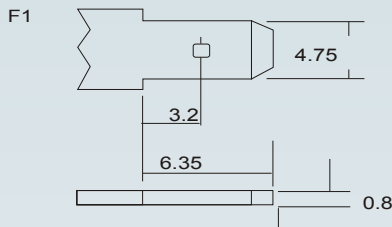

## PS Range

(5yr Design Life in Float Service at 20°C)

### Dimensions (mm)

### Standard terminal (mm)

### Physical Specification

Nominal Voltage		6V
Nominal Capacity (20HR)		3.4 AH
Dimension	Length	134 ± 2 mm
	Width	34 ± 2 mm
	Container Height	60 ± 2 mm
	Total Height (with terminal)	66 ± 2 mm
Weight		Approx 0.67kg
Standard Terminal		F1