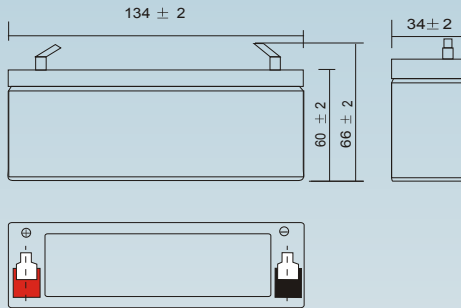

## PS Range

(5yr Design Life in Float Service at 20°C)

### Dimensions (mm)

### Standard terminal (mm)

### Physical Specification

Nominal Voltage		6V
Nominal Capacity (20HR)		3.4 AH
Dimension	Length	134 ± 2 mm
	Width	34 ± 2 mm
	Container Height	60 ± 2 mm
	Total Height (with terminal)	66 ± 2 mm
Weight		Approx 0.67kg
Standard Terminal		F1