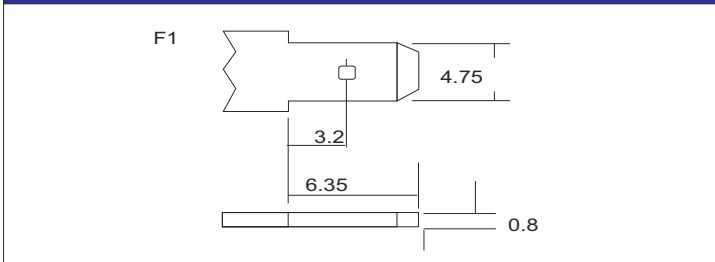

PS-6120 6V 12AH

Dimensions (mm)

Standard Terminal (mm)

Flame Retardant V-O Case & Cover

Discharging Current & Discharge Duration Time

Physical Specification

Nominal Voltage	6V	
Nominal Capacity (20HR)	12AH	
Dimension	Length	151 ± 1mm
	Width	51 ± 1mm
	Container Height	94 ± 1mm
	Total Height (with Terminal)	100 ± 1mm
Weight	Approx 1.95kg	
Standard Terminal	F1	

Electrical Specification

Rated Capacity	20 hour rate (0.60A)	12AH	Constant-Voltage	Cycle	Initial Charging Current less than 3.6A. Voltage 7.20V- 7.50V at 25°C (77°F) Temp. Coefficient -30mV/°C
	10 hour rate (1.11A)	11.1AH			
	5 hour rate (2.07A)	10.35AH			
	1 hour rate (7.24A)	7.24AH			
	15 minute rate (22.3A)	5.60AH			
Capacity affected by Temperature	40°C (104°F)	103%	Charge	Standby	No limit on Initial Charging Current Voltage 6.75V-6.90V at 25°C(77°F) Temp. Coefficient - 20mV/°C
	25°C (77°F)	100%			
	0°C (32°F)	86%			