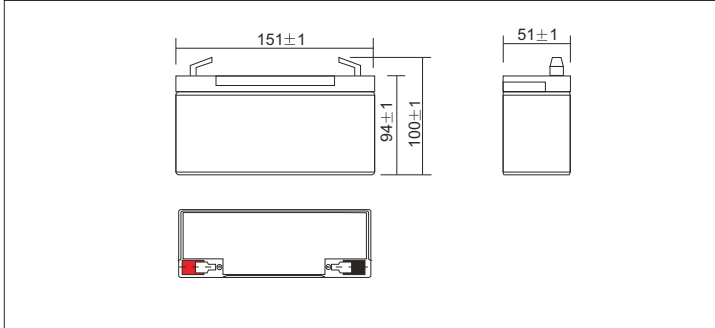

PS-6120 6V 12AH

Dimensions (mm)

Standard Terminal (mm)

Flame Retardant V-O Case & Cover

Discharging Current & Discharge Duration Time

Physical Specification

Nominal Voltage	6V	
Nominal Capacity (20HR)	12AH	
Dimension	Length	151 ± 1mm
	Width	51 ± 1mm
	Container Height	94 ± 1mm
	Total Height (with Terminal)	100 ± 1mm
Weight	Approx 1.95kg	
Standard Terminal	F1	

Electrical Specification

Rated Capacity	20 hour rate (0.60A)	12AH	Constant-Voltage	Cycle	Initial Charging Current less than 3.6A. Voltage 7.20V- 7.50V at 25°C (77°F) Temp. Coefficient -30mV/°C
	10 hour rate (1.11A)	11.1AH			
	5 hour rate (2.07A)	10.35AH			
	1 hour rate (7.24A)	7.24AH			
	15 minute rate (22.3A)	5.60AH			
Capacity affected by Temperature	40°C (104°F)	103%	Charge	Standby	No limit on Initial Charging Current Voltage 6.75V-6.90V at 25°C(77°F) Temp. Coefficient - 20mV/°C
	25°C (77°F)	100%			
	0°C (32°F)	86%			