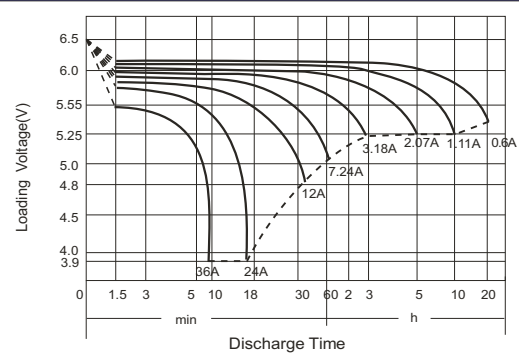

PS-6120 6V 12AH

Dimensions (mm)

Standard Terminal (mm)

Flame Retardant V-O Case & Cover

Discharging Current & Discharge Duration Time

Physical Specification

Nominal Voltage	6V	
Nominal Capacity (20HR)	12AH	
Dimension	Length	151 ± 1mm
	Width	51 ± 1mm
	Container Height	94 ± 1mm
	Total Height (with Terminal)	100 ± 1mm
Weight	Approx 1.95kg	
Standard Terminal	F1	

Electrical Specification

Rated Capacity	20 hour rate (0.60A)	12AH	Constant-Voltage	Cycle	Initial Charging Current less than 3.6A. Voltage 7.20V- 7.50V at 25°C (77°F) Temp. Coefficient -30mV/°C
	10 hour rate (1.11A)	11.1AH			
	5 hour rate (2.07A)	10.35AH			
	1 hour rate (7.24A)	7.24AH			
	15 minute rate (22.3A)	5.60AH			
Capacity affected by Temperature	40°C (104°F)	103%	Charge	Standby	No limit on Initial Charging Current Voltage 6.75V-6.90V at 25°C(77°F) Temp. Coefficient - 20mV/°C
	25°C (77°F)	100%			
	0°C (32°F)	86%			

Discharge Characteristics (25°C ,77°C)

Constant Current Discharge Characteristics Unit: Amperes (25°C, 77°F)

F.V/Time	5MIN	10MIN	15MIN	30MIN	1HR	2HR	3HR	4HR	5HR	8HR	10HR	20HR
1.60V	46.3	31.5	23.30	13.80	7.81	4.46	3.38	2.71	2.22	1.45	1.21	0.629
1.67V	39.9	28.1	21.10	12.80	7.44	4.27	3.22	2.58	2.11	1.43	1.18	0.623
1.70V	38.1	26.9	20.50	12.40	7.29	4.20	3.15	2.54	2.09	1.42	1.17	0.617
1.75V	34.6	24.6	19.20	11.91	7.07	4.04	3.06	2.48	2.06	1.40	1.16	0.606
1.80V	30.7	22.4	17.60	11.47	6.76	3.90	3.00	2.42	1.99	1.37	1.15	0.600
1.85V	22.9	17.5	14.54	9.72	6.03	3.57	2.79	2.27	1.85	1.30	1.08	0.594