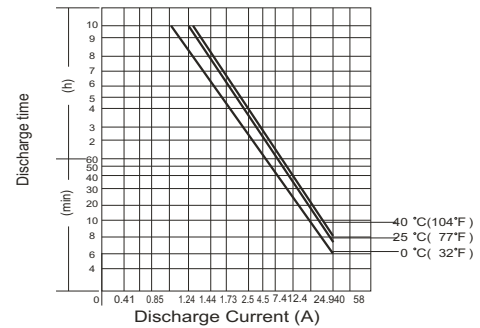

PS-6120 6V 12AH

Dimensions (mm)

Standard Terminal (mm)

Flame Retardant V-O Case & Cover

Discharging Current & Discharge Duration Time

Physical Specification

Nominal Voltage	6V	
Nominal Capacity (20HR)	12AH	
Dimension	Length	151 ± 1mm
	Width	51 ± 1mm
	Container Height	94 ± 1mm
	Total Height (with Terminal)	100 ± 1mm
Weight	Approx 1.95kg	
Standard Terminal	F1	

Electrical Specification

Rated Capacity	20 hour rate (0.60A)	12AH	Constant-Voltage	Cycle	Initial Charging Current less than 3.6A. Voltage 7.20V- 7.50V at 25°C (77°F) Temp. Coefficient -30mV/°C
	10 hour rate (1.11A)	11.1AH			
	5 hour rate (2.07A)	10.35AH			
	1 hour rate (7.24A)	7.24AH			
	15 minute rate (22.3A)	5.60AH			
Capacity affected by Temperature	40°C (104°F)	103%	Charge	Standby	No limit on Initial Charging Current Voltage 6.75V-6.90V at 25°C(77°F) Temp. Coefficient - 20mV/°C
	25°C (77°F)	100%			
	0°C (32°F)	86%			

Discharge Characteristics (25°C ,77°C)

Constant Current Discharge Characteristics Unit: Amperes (25°C, 77°F)

F.V/Time	5MIN	10MIN	15MIN	30MIN	1HR	2HR	3HR	4HR	5HR	8HR	10HR	20HR
1.60V	46.3	31.5	23.30	13.80	7.81	4.46	3.38	2.71	2.22	1.45	1.21	0.629
1.67V	39.9	28.1	21.10	12.80	7.44	4.27	3.22	2.58	2.11	1.43	1.18	0.623
1.70V	38.1	26.9	20.50	12.40	7.29	4.20	3.15	2.54	2.09	1.42	1.17	0.617
1.75V	34.6	24.6	19.20	11.91	7.07	4.04	3.06	2.48	2.06	1.40	1.16	0.606
1.80V	30.7	22.4	17.60	11.47	6.76	3.90	3.00	2.42	1.99	1.37	1.15	0.600
1.85V	22.9	17.5	14.54	9.72	6.03	3.57	2.79	2.27	1.85	1.30	1.08	0.594