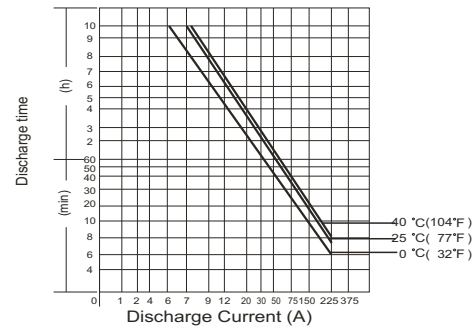

Dimensions (mm)

Standard Terminal (mm)

Physical Specification

Nominal Voltage		12V
Nominal Capacity (20HR)		75AH
Dimension	Length	259 ± 2mm
	Width	168 ± 2mm
	Container Height	208 ± 2mm
	Total Height (with Terminal)	212 ± 2mm
Weight		Approx 25.0Kg
Standard Terminal		T6

Electrical Specification

Rated Capacity	20 hour rate (3.9A)	78AH	Cycle	Initial Charging Current less than 2.5A. Voltage 14.4V- 15.0V at 25°C (77°F) Temp. Coefficient -30mV/°C
	10 hour rate (7.5A)	75AH		
Capacity affected by Temperature	5 hour rate (13.1A)	65.5AH	Constant-Voltage Charge	No limit on Initial Charging Current Voltage 13.5V-13.8V at 25°C(77°F) Temp. Coefficient - 20mV/°C
	1 hour rate (42A)	42AH		
	40°C (104°F)	103%		
25°C (77°F)	100%			
0°C (32°F)	86%			

PS-12750 12V 75AH

Discharging Current & Discharge Duration Time

Discharge Characteristics (25°C, 77°C)

Constant Current Discharge Characteristics Unit: Amperes (25°C, 77°F)

F.V/Time	5MIN	10MIN	15MIN	30MIN	1HR	2HR	3HR	4HR	5HR	8HR	10HR	20HR
1.60V	260.2	180.9	137.5	81.0	45.8	28.2	21.6	17.4	14.1	9.30	7.89	4.09
1.67V	224.3	161.6	124.7	75.2	43.6	26.9	20.5	16.5	13.4	9.14	7.73	4.05
1.70V	213.9	154.4	120.9	72.7	42.7	26.5	20.1	16.3	13.2	9.09	7.65	4.01
1.75V	194.3	141.7	113.3	69.9	42.2	25.5	19.2	15.6	13.1	9.05	7.57	3.94
1.80V	172.3	128.9	103.7	67.3	39.6	24.6	18.4	15.2	12.6	8.79	7.50	3.90
1.85V	128.4	100.9	85.8	57.1	35.4	22.5	17.8	14.5	11.7	8.29	7.08	3.86