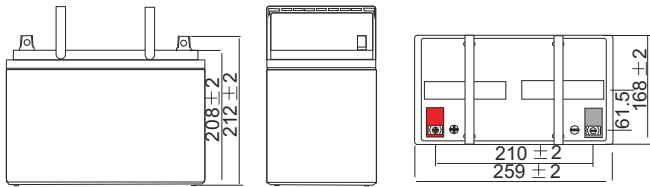

Dimensions (mm)

Standard Terminal (mm)

Physical Specification

Nominal Voltage		12V
Nominal Capacity (20HR)		75AH
Dimension	Length	259 ± 2mm
	Width	168 ± 2mm
	Container Height	208 ± 2mm
	Total Height (with Terminal)	212 ± 2mm
Weight		Approx 25.0Kg
Standard Terminal		T6