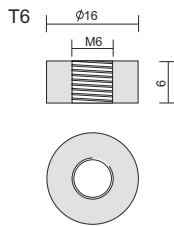

Dimensions (mm)

Standard Terminal (mm)

Physical Specification

Nominal Voltage		12V
Nominal Capacity (20HR)		75AH
Dimension	Length	259 ± 2mm
	Width	168 ± 2mm
	Container Height	208 ± 2mm
	Total Height (with Terminal)	212 ± 2mm
Weight		Approx 25.0Kg
Standard Terminal		T6

Electrical Specification

Rated Capacity	20 hour rate (3.9A)	78AH	Cycle	Initial Charging Current less than 2.5A. Voltage 14.4V- 15.0V at 25°C (77°F) Temp. Coefficient -30mV/°C
	10 hour rate (7.5A)	75AH		
Capacity affected by Temperature	5 hour rate (13.1A)	65.5AH	Constant-Voltage Charge	No limit on Initial Charging Current Voltage 13.5V-13.8V at 25°C(77°F) Temp. Coefficient - 20mV/°C
	1 hour rate (42A)	42AH		
	40°C (104°F)	103%		
25°C (77°F)	100%			
0°C (32°F)	86%			