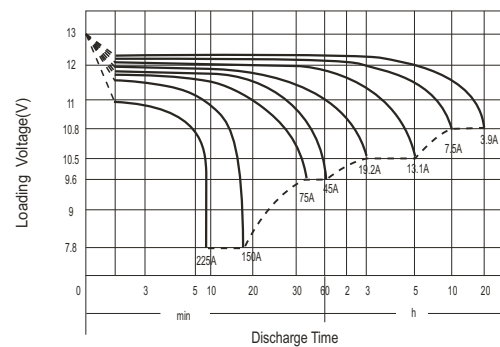

Dimensions (mm)

Standard Terminal (mm)

Physical Specification

Nominal Voltage		12V
Nominal Capacity (20HR)		75AH
Dimension	Length	259 ± 2mm
	Width	168 ± 2mm
	Container Height	208 ± 2mm
	Total Height (with Terminal)	212 ± 2mm
Weight		Approx 25.0Kg
Standard Terminal		T6

Electrical Specification

Rated Capacity	20 hour rate (3.9A)	78AH	Cycle	Initial Charging Current less than 2.5A. Voltage 14.4V- 15.0V at 25°C (77°F) Temp. Coefficient -30mV/°C
	10 hour rate (7.5A)	75AH		
Capacity affected by Temperature	5 hour rate (13.1A)	65.5AH	Constant-Voltage Charge	No limit on Initial Charging Current Voltage 13.5V-13.8V at 25°C(77°F) Temp. Coefficient - 20mV/°C
	1 hour rate (42A)	42AH		
	40°C (104°F)	103%		
25°C (77°F)	100%			
0°C (32°F)	86%			

PS-12750 12V 75AH

Discharging Current & Discharge Duration Time

Discharge Characteristics (25°C, 77°C)

Constant Current Discharge Characteristics Unit: Amperes (25°C, 77°F)

F.V/Time	5MIN	10MIN	15MIN	30MIN	1HR	2HR	3HR	4HR	5HR	8HR	10HR	20HR
1.60V	260.2	180.9	137.5	81.0	45.8	28.2	21.6	17.4	14.1	9.30	7.89	4.09
1.67V	224.3	161.6	124.7	75.2	43.6	26.9	20.5	16.5	13.4	9.14	7.73	4.05
1.70V	213.9	154.4	120.9	72.7	42.7	26.5	20.1	16.3	13.2	9.09	7.65	4.01
1.75V	194.3	141.7	113.3	69.9	42.2	25.5	19.2	15.6	13.1	9.05	7.57	3.94
1.80V	172.3	128.9	103.7	67.3	39.6	24.6	18.4	15.2	12.6	8.79	7.50	3.90
1.85V	128.4	100.9	85.8	57.1	35.4	22.5	17.8	14.5	11.7	8.29	7.08	3.86