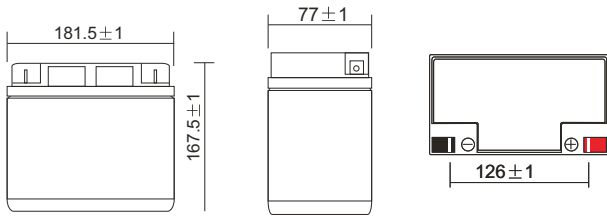

**Dimensions (mm)**

**Standard Terminal (mm)**

**Physical Specification**

Nominal Voltage		12V
Nominal Capacity (20HR)		18AH
Dimension	Length	181.5 ± 1mm
	Width	77.0 ± 1mm
	Container Height	167.5 ± 1mm
	Total Height (with Terminal)	167.5 ± 1mm
Weight		Approx 5.7kg
Standard Terminal		F1

**Electrical Specification**

Rated Capacity	20 hour rate (0.9A)	18AH	Constant-Voltage	Cycle	Initial Charging Current less than 3.6A. Voltage 14.4V~ 15.0V at 25°C (77°F) Temp. Coefficient -30mV/°C
	10 hour rate (1.7A)	17AH			
	5 hour rate (3.2A)	16AH			
	1 hour rate (11.1A)	11.1AH			
Capacity affected by Temperature	40°C (104°F)	103%	Charge	Standby	No limit on Initial Charging Current Voltage 13.5V~13.8V at 25°C(77°F) Temp. Coefficient - 20mV/°C
	25°C (77°F)	100%			
	0°C (32°F)	86%			