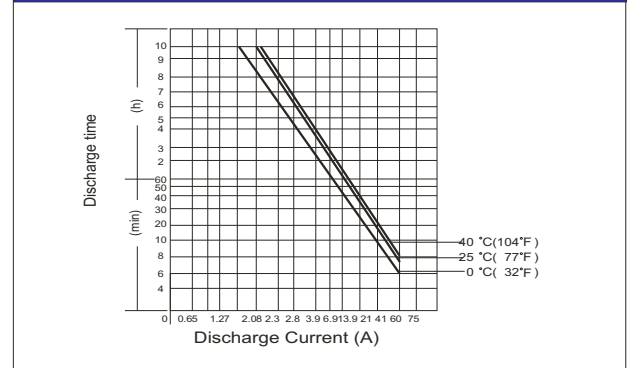

**Dimensions (mm)**

**Standard Terminal (mm)**

**Physical Specification**

Nominal Voltage		12V
Nominal Capacity (20HR)		18AH
Dimension	Length	181.5 ± 1mm
	Width	77.0 ± 1mm
	Container Height	167.5 ± 1mm
	Total Height (with Terminal)	167.5 ± 1mm
Weight		Approx 5.7kg
Standard Terminal		F1

**Electrical Specification**

Rated Capacity	20 hour rate (0.9A)	18AH	Constant-Voltage	Cycle	Initial Charging Current less than 3.6A. Voltage 14.4V~ 15.0V at 25°C (77°F) Temp. Coefficient -30mV/°C
	10 hour rate (1.7A)	17AH			
	5 hour rate (3.2A)	16AH			
	1 hour rate (11.1A)	11.1AH			
Capacity affected by Temperature	40°C (104°F)	103%	Charge	Standby	No limit on Initial Charging Current Voltage 13.5V~13.8V at 25°C(77°F) Temp. Coefficient - 20mV/°C
	25°C (77°F)	100%			
	0°C (32°F)	86%			

**PS-12180 12V 18AH**

Flame Retardant V-O Case & Cover

**Discharging Current & Discharge Duration Time**

**Discharge Characteristics (25°C, 77°C)**

**Constant Current Discharge Characteristics Unit: Amperes (25°C, 77°F)**