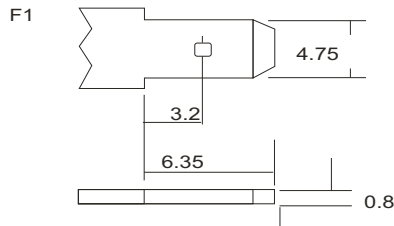

**Dimensions (mm)**

**Standard Terminal (mm)**

**Physical Specification**

Nominal Voltage		12V
Nominal Capacity (20HR)		18AH
Dimension	Length	181.5 ± 1mm
	Width	77.0 ± 1mm
	Container Height	167.5 ± 1mm
	Total Height (with Terminal)	167.5 ± 1mm
Weight		Approx 5.7kg
Standard Terminal		F1

**Electrical Specification**

Rated Capacity	20 hour rate (0.9A)	18AH	Constant-Voltage	Cycle	Initial Charging Current less than 3.6A. Voltage 14.4V~ 15.0V at 25°C (77°F) Temp. Coefficient -30mV/°C
	10 hour rate (1.7A)	17AH			
	5 hour rate (3.2A)	16AH			
	1 hour rate (11.1A)	11.1AH			
Capacity affected by Temperature	40°C (104°F)	103%	Charge	Standby	No limit on Initial Charging Current Voltage 13.5V~13.8V at 25°C(77°F) Temp. Coefficient - 20mV/°C
	25°C (77°F)	100%			
	0°C (32°F)	86%			